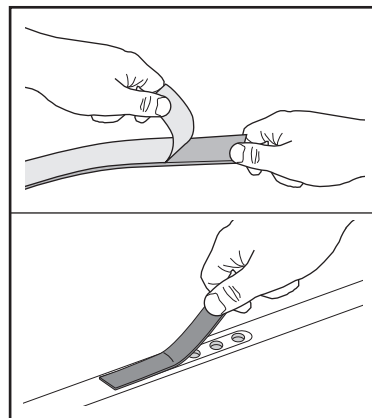

4

N		Q
12		4

5

	 max 60mm/2.3" min 18mm/0.7" max 35mm/1.4"	OK
	 max 80mm/3.1" min 18mm/0.7" max 35mm/1.4"	Optional kit 000065000000 80mm 3.1"