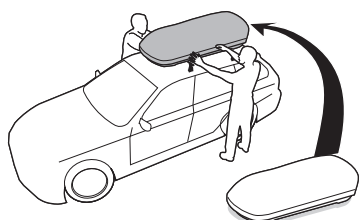

	 max 60mm/2.3" min 18mm/0.7" max 35mm/1.4"	<b>OK</b> 
	 max 80mm/3.1" min 18mm/0.7" max 35mm/1.4"	<b>Optional kit</b> <b>000065000000</b>  80mm 3.1"

6

N		Q
9		4
10		4
11		8

7

N		Q
B		2

8

**MAX LOADING =**

7,7kg / 17lb