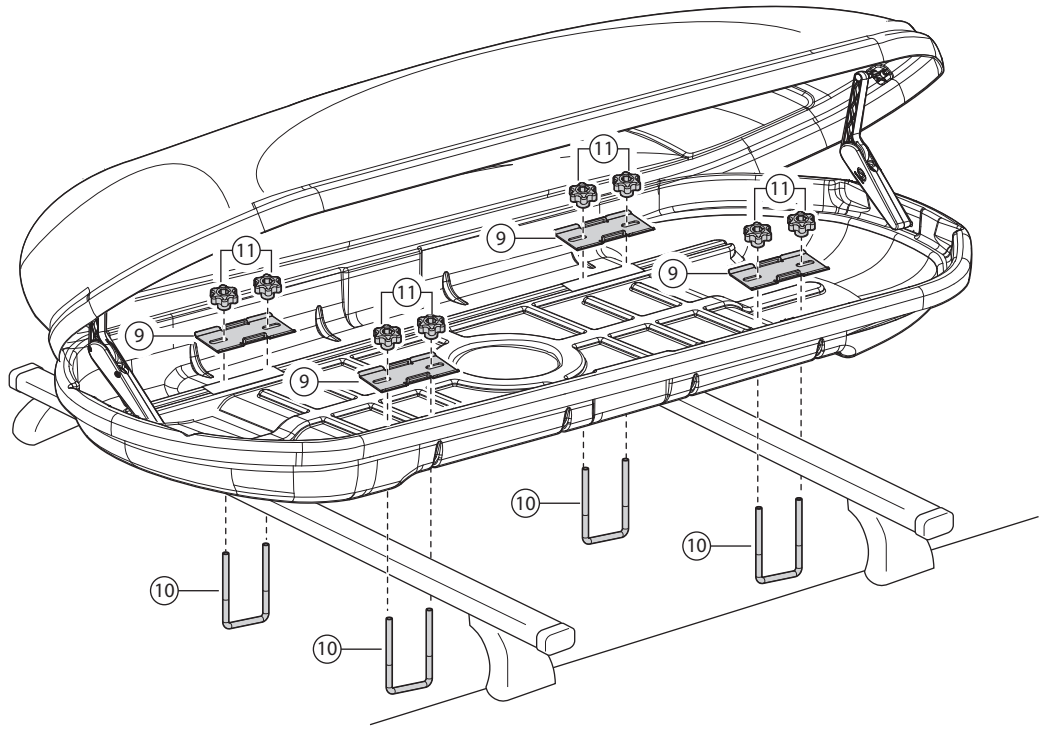

	 max 60mm/2.3" min 18mm/0.7" max 35mm/1.4"	<b>OK</b> 
	 max 80mm/3.1" min 18mm/0.7" max 35mm/1.4"	<b>Optional kit</b> <b>000065000000</b>  80mm 3.1"

6

N		Q
9		4
10		4
11		8

7

N		Q
B		2

8

**MAX LOADING =**

7,7kg / 17lb