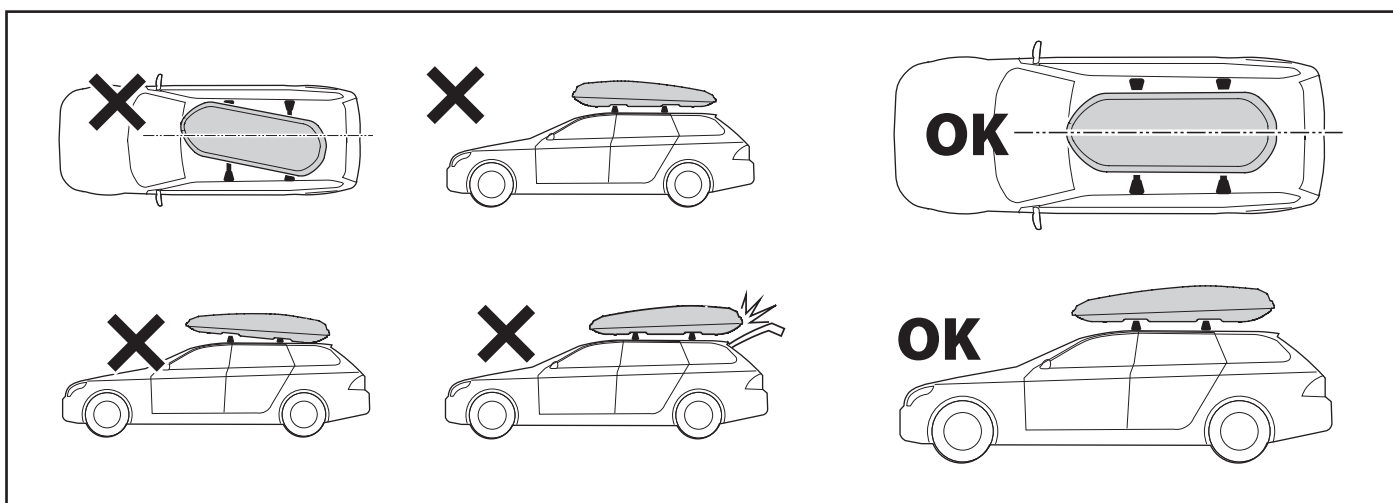

	 max 60mm/2.3" min 18mm/0.7" max 35mm/1.4"	<b>OK</b> 
	 max 80mm/3.1" min 18mm/0.7" max 35mm/1.4"	<b>Optional kit</b> <b>000065000000</b>  80mm 3.1"

6

N		Q
9		4
10		4
11		8

7

N		Q
B		2

8

**MAX LOADING =**

7,7kg / 17lb