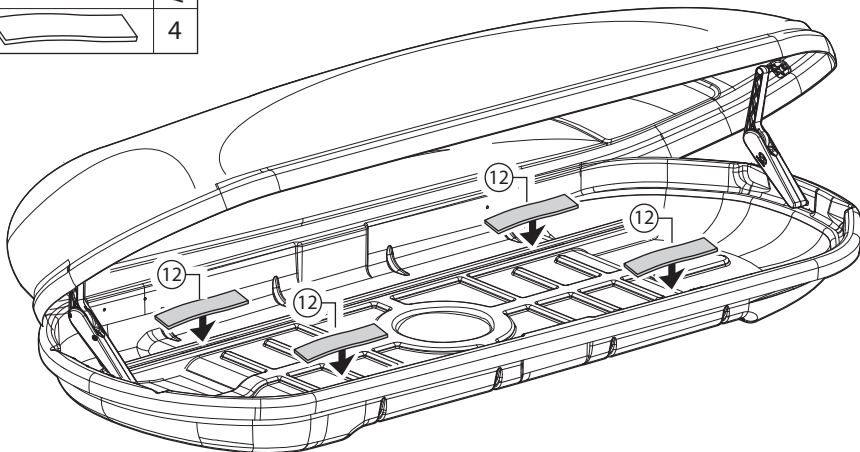

4

N		Q
12		4

5

	 max 60mm/2.3" min 18mm/0.7" max 35mm/1.4"	OK
	 max 80mm/3.1" min 18mm/0.7" max 35mm/1.4"	Optional kit 000065000000 80mm 3.1"