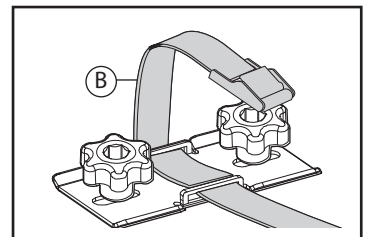

	 max 60mm/2.3" min 18mm/0.7" max 35mm/1.4"	<b>OK</b> 
	 max 80mm/3.1" min 18mm/0.7" max 35mm/1.4"	<b>Optional kit</b> <b>000065000000</b>  80mm 3.1"

6

N		Q
9		4
10		4
11		8

7

N		Q
B		2

8

**MAX LOADING =**

7,7kg / 17lb