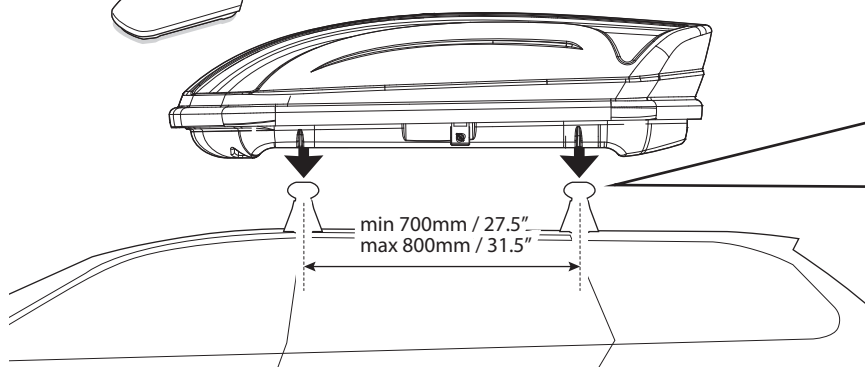

	 max 60mm/2.3" min 18mm/0.7" max 35mm/1.4"	<b>OK</b> 
	 max 80mm/3.1" min 18mm/0.7" max 35mm/1.4"	<b>Optional kit</b> <b>000065000000</b>  80mm 3.1"

6

N		Q
9		4
10		4
11		8

7

N		Q
B		2

8

**MAX LOADING =**

7,7kg / 17lb