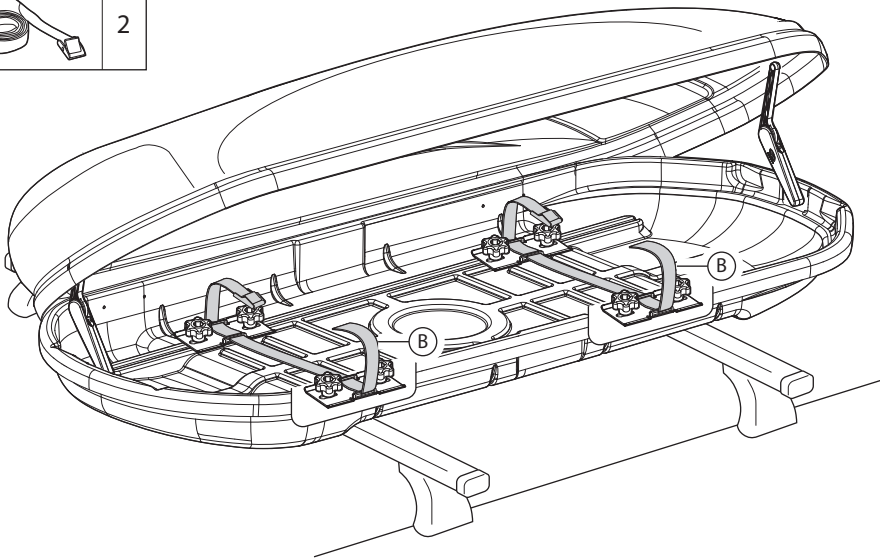

	 max 60mm/2.3" min 18mm/0.7" max 35mm/1.4"	<b>OK</b> 
	 max 80mm/3.1" min 18mm/0.7" max 35mm/1.4"	<b>Optional kit</b> <b>000065000000</b>  80mm 3.1"

6

N		Q
9		4
10		4
11		8

7

N		Q
B		2

8

**MAX LOADING =**

7,7kg / 17lb