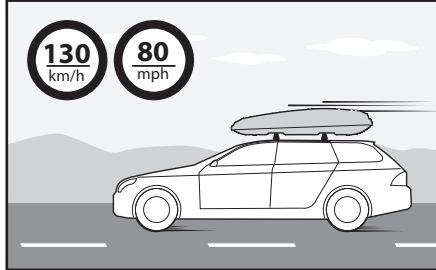

F.Ili Menabò S.r.l.
Via 8 Marzo, 3 -Z.I. Corte Tegge
42025 Cavriago (RE) ITALY
e-mail: customer-care@fli-menabo.it
www.menabocaraccessories.com

Cod.Istr.	500015500001
Data	29/01/2021

Product registration EU:

- (IT) eu.menabocaraccessories.com/ita/product-support-ita
- (EN) eu.menabocaraccessories.com/eng/product-support-eng
- (DE) eu.menabocaraccessories.com/deu/product-support-deu
- (FR) eu.menabocaraccessories.com/fra/product-support-fra
- (ES) eu.menabocaraccessories.com/esp/product-support-esp

www.menabocaraccessories.com

Name

Surname

Email

Telephone

Serial number

Product name