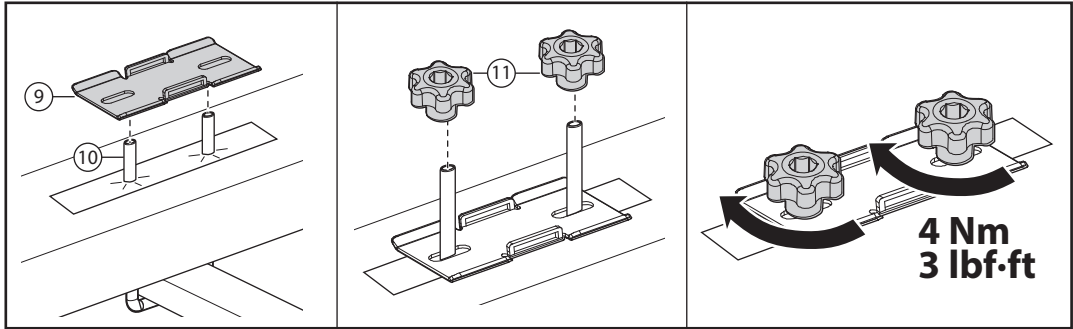

	 max 60mm/2.3" min 18mm/0.7" max 35mm/1.4"	<b>OK</b> 
	 max 80mm/3.1" min 18mm/0.7" max 35mm/1.4"	<b>Optional kit</b> <b>000065000000</b>  80mm 3.1"

6

N		Q
9		4
10		4
11		8

7

N		Q
B		2

8

**MAX LOADING =**

7,7kg / 17lb