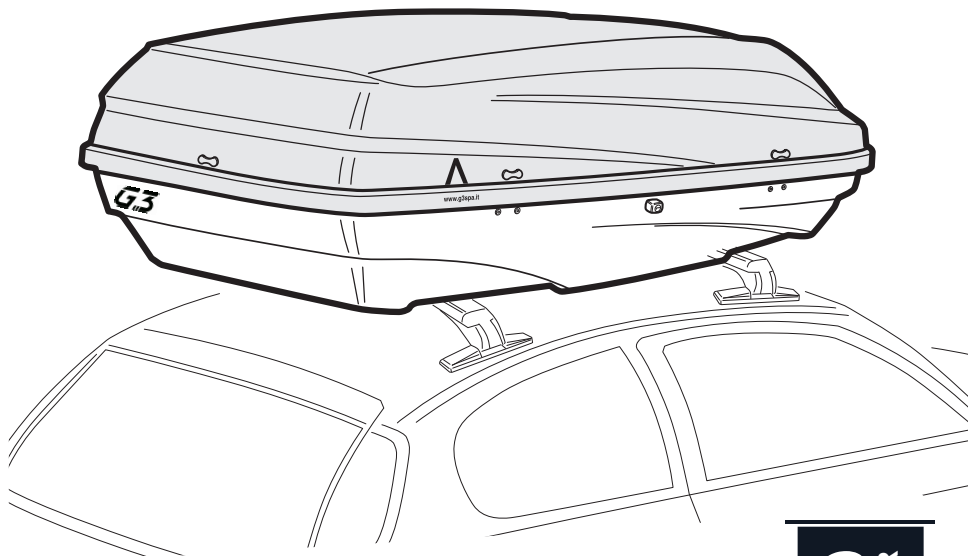

G3 bicube 400+ disassembled

Roof box
Box da tetto

ASSEMBLING INSTRUCTION – ISTRUZIONI D'ASSEMBLAGGIO

2
YEAR
WARRANTY

CityCrash

DUAL SIDE

= 10.4 kg (22.9 lbs)

MAX. = 75 kg (165.34 lbs)