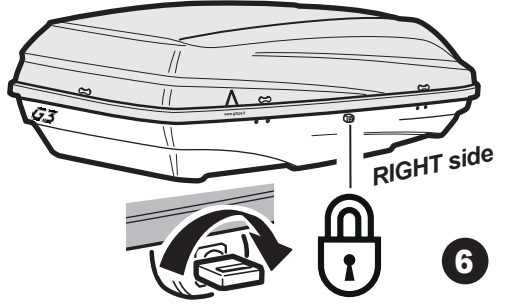

Cod.
AO.100K9009.3

0 km / 0 mi

RE-CHECK 50 km / 61 mi

500 km / 311 mi