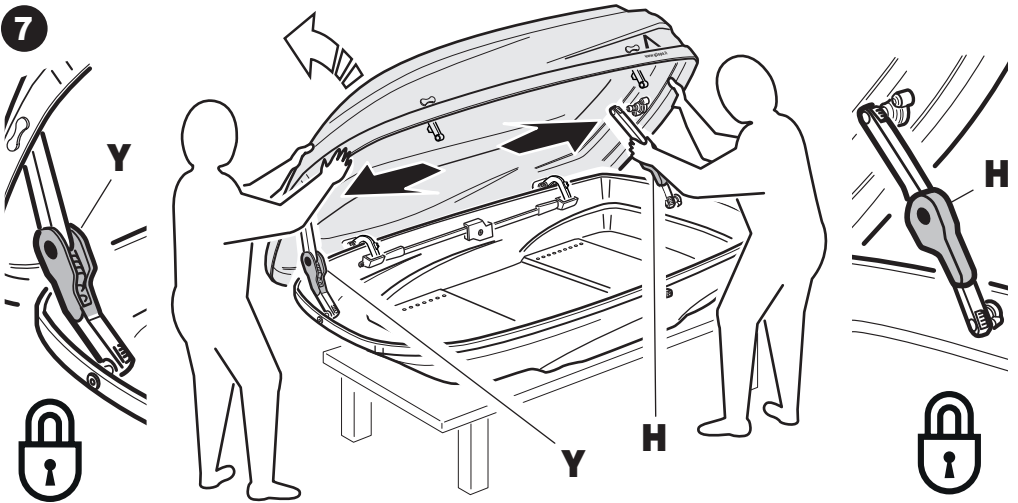

Cod.
AO.100K9009.3

0 km / 0 mi

RE-CHECK 50 km / 61 mi

500 km / 311 mi