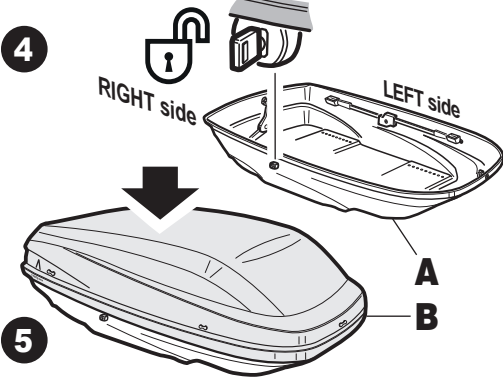

Cod.
AO.100K9009.3

0 km / 0 mi

RE-CHECK 50 km / 61 mi

500 km / 311 mi