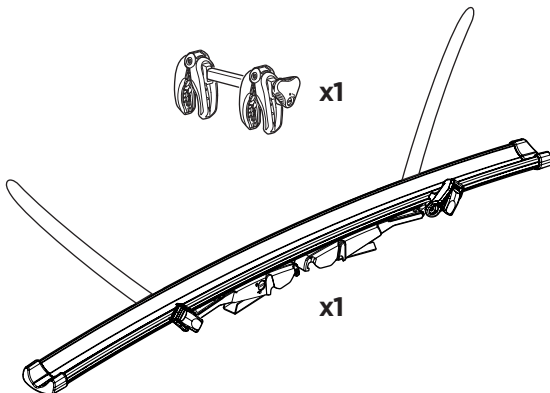

CITY CRASH
Complies with ISO norm

= Max 15 kg

= 2,6 kg

22-80 mm

Your Key-Number

x1

x2

x2

x1

x1

1

2

3

4

5

x1