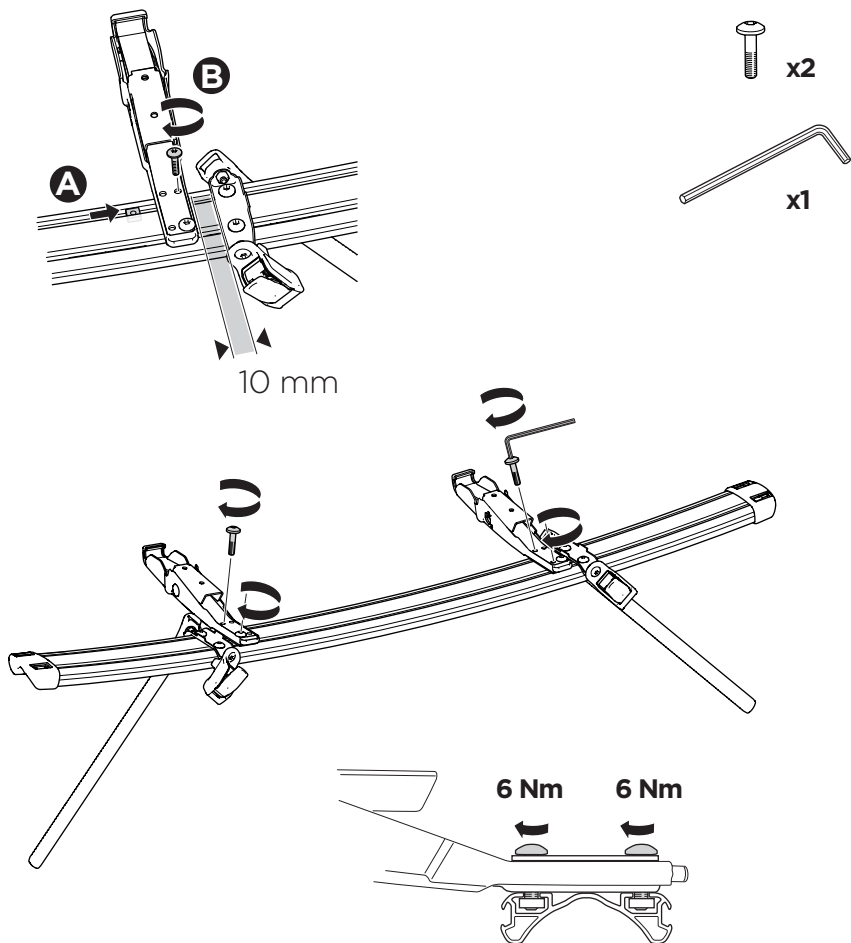

CITY CRASH
Complies with ISO norm

= Max 15 kg

= 2,6 kg

22-80 mm

Your Key-Number

x1

x2

x2

x1

x1

1

2

3

4

5

x1